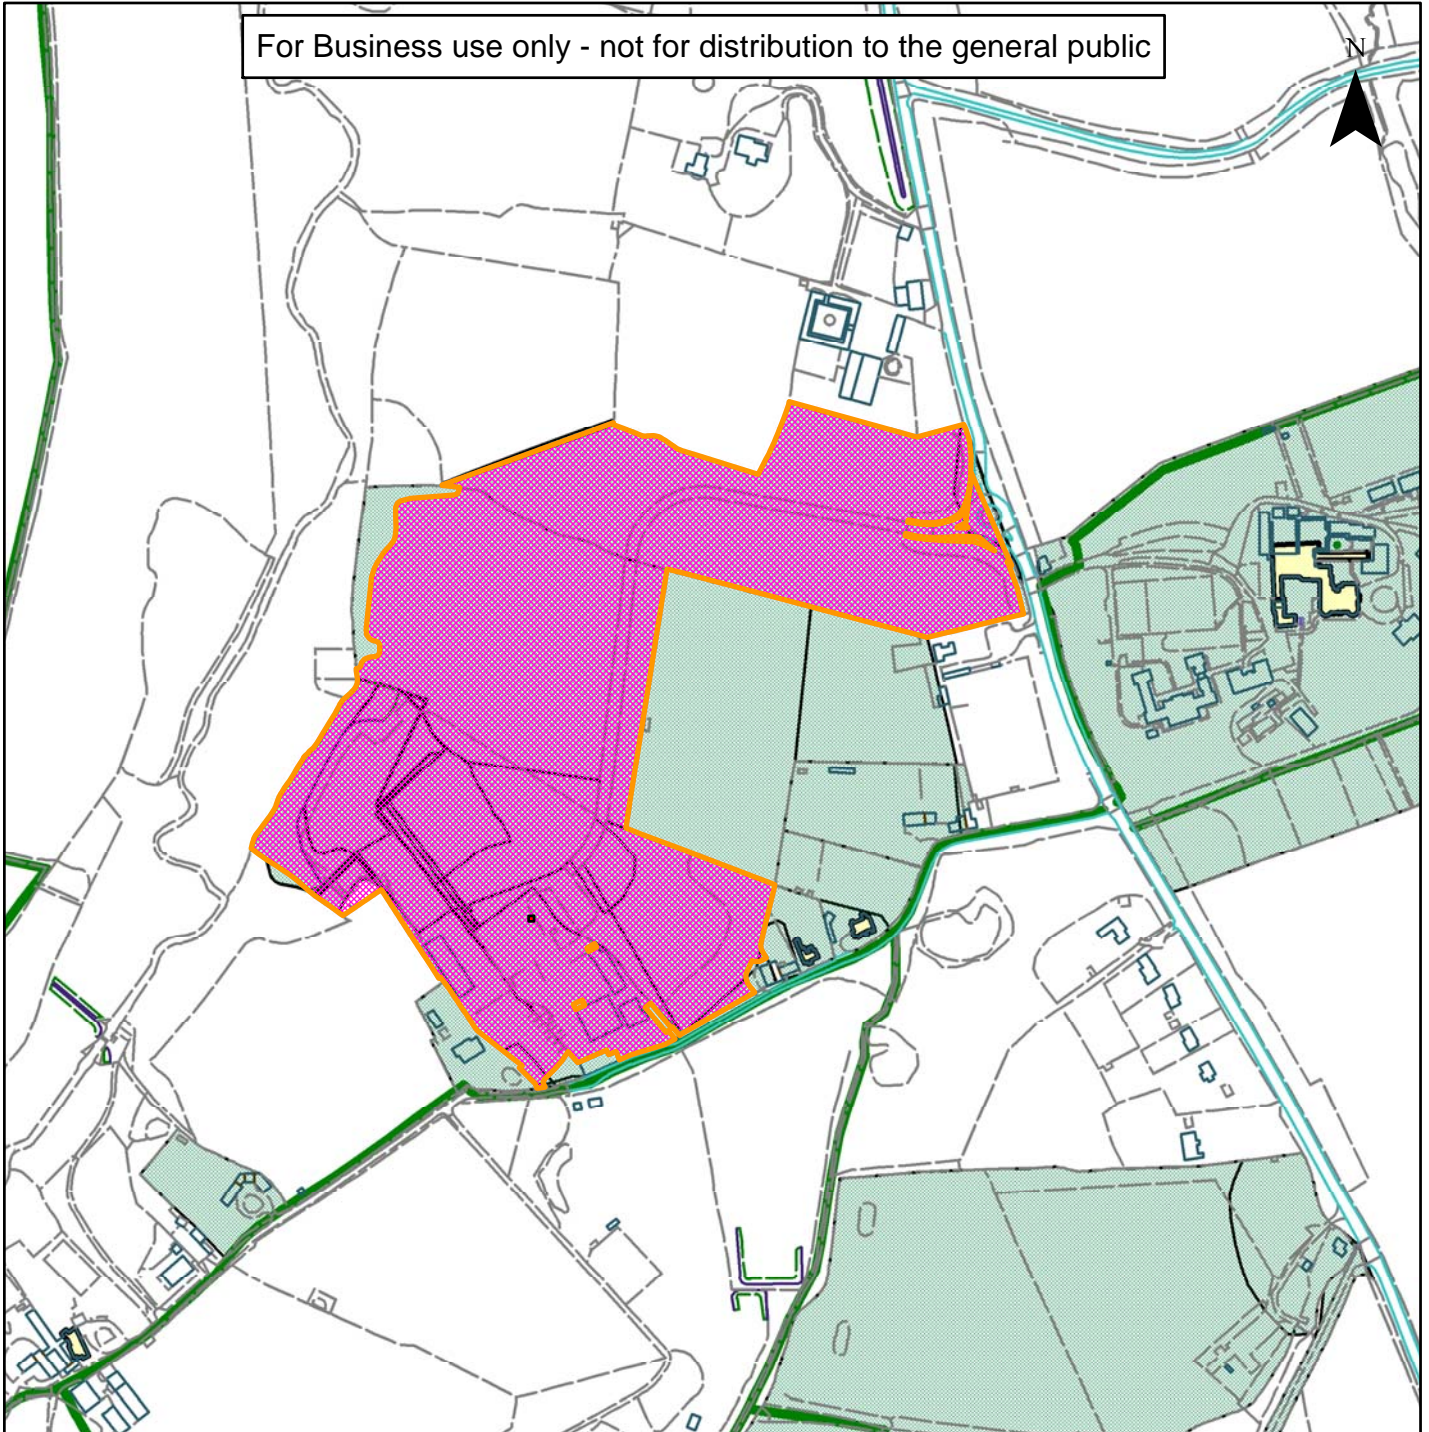

Not Set

For Business use only - not for distribution to the general public

Scale: 1:5,000

Reproduced from the Ordnance Survey map with permission of the Controller of Her Majesty's Stationery Office © Crown Copyright 2012.

Unauthorised reproduction infringes Crown Copyright and may lead to prosecution or civil proceedings.

Organisation	Horsham District Council
Department	
Comments	Not Set
Date	25/01/2018
MSA Number	100023865